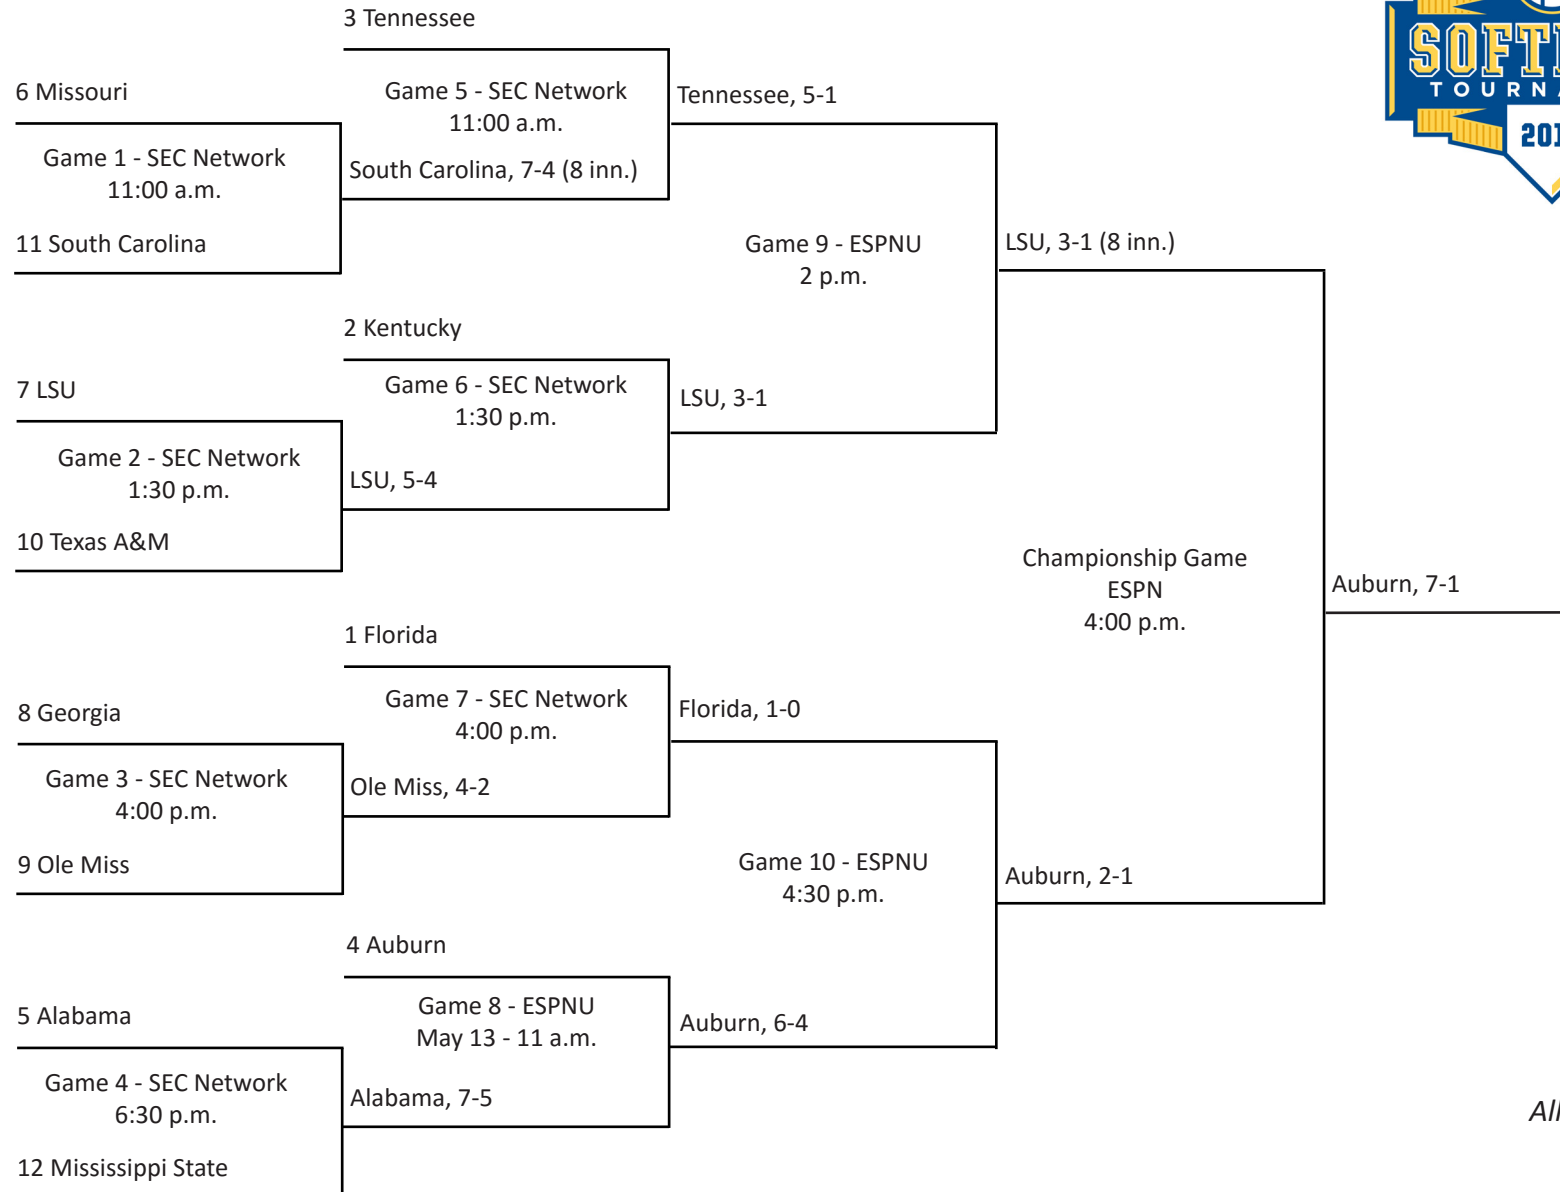

# 2016 SEC Softball Tournament

## May 11-14 • Nusz Park • Starkville, Miss.

**Wed., May 11                      Thurs., May 12                      Fri., May 13                      Sat., May 14**

*All Times Central.*